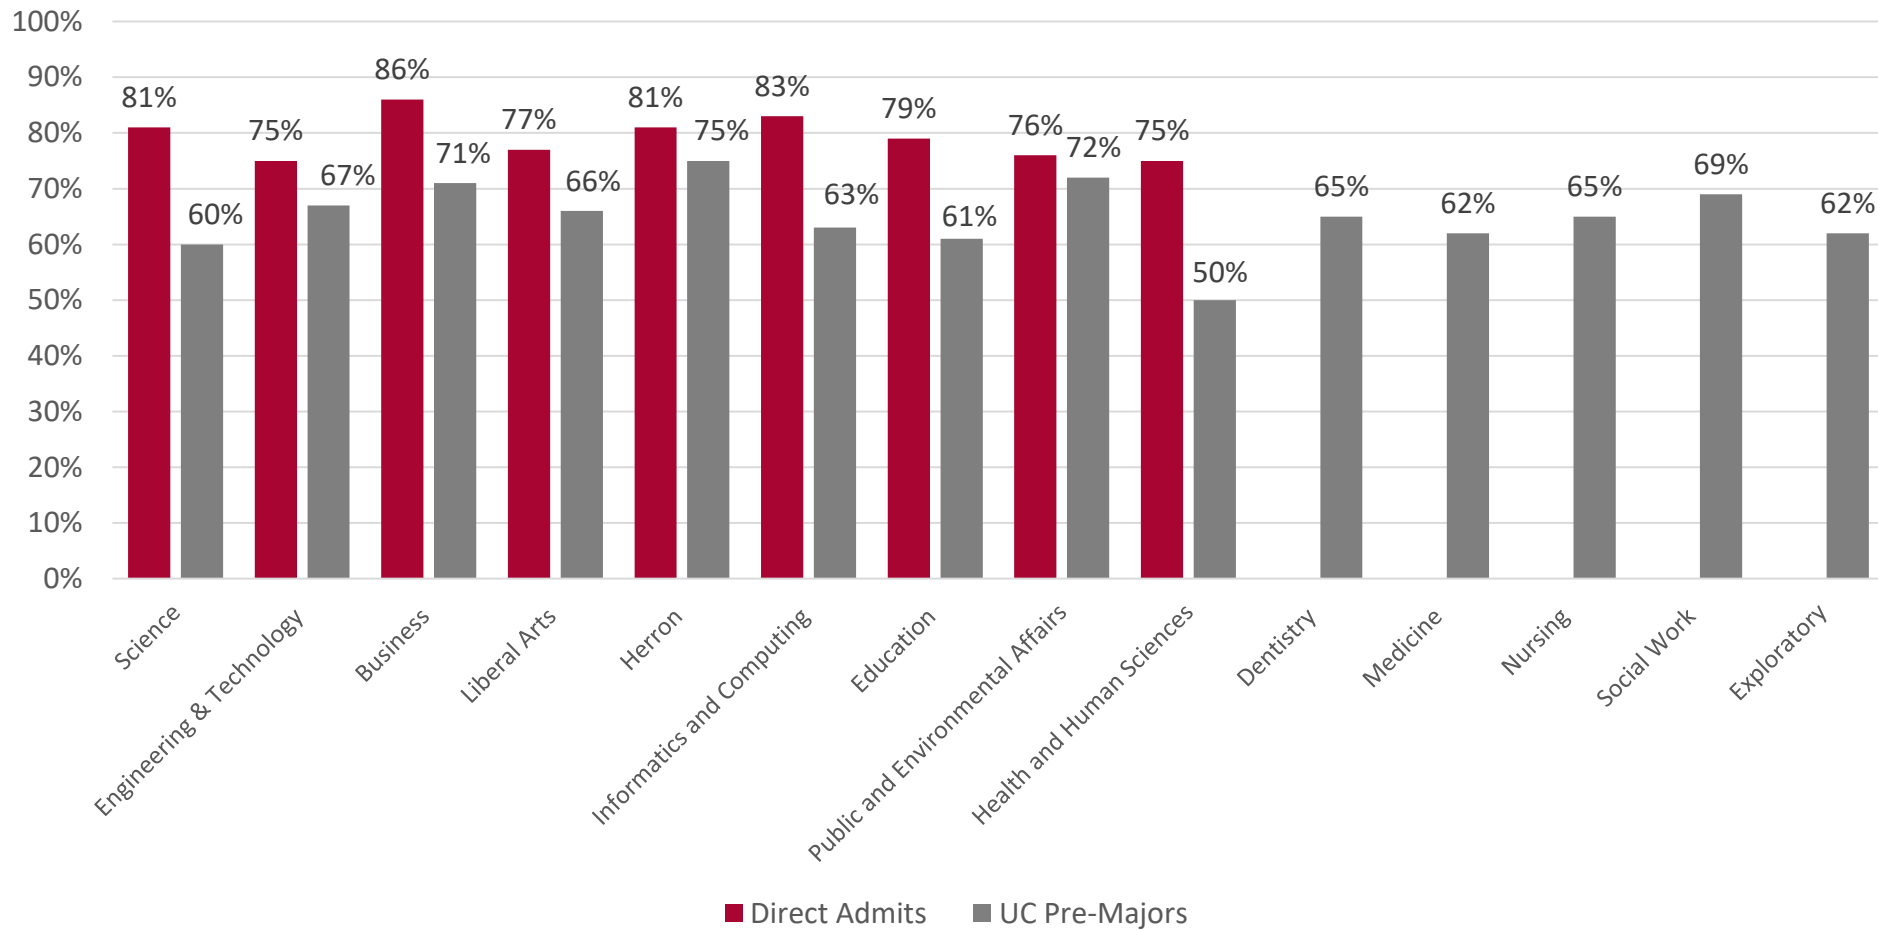

2018 First-Time, Full-Time Beginners One-Year Retention by School

One-Year Retention – Retained at IUPUI Indianapolis

*Schools with N less than 10 students not shown

IUPUI