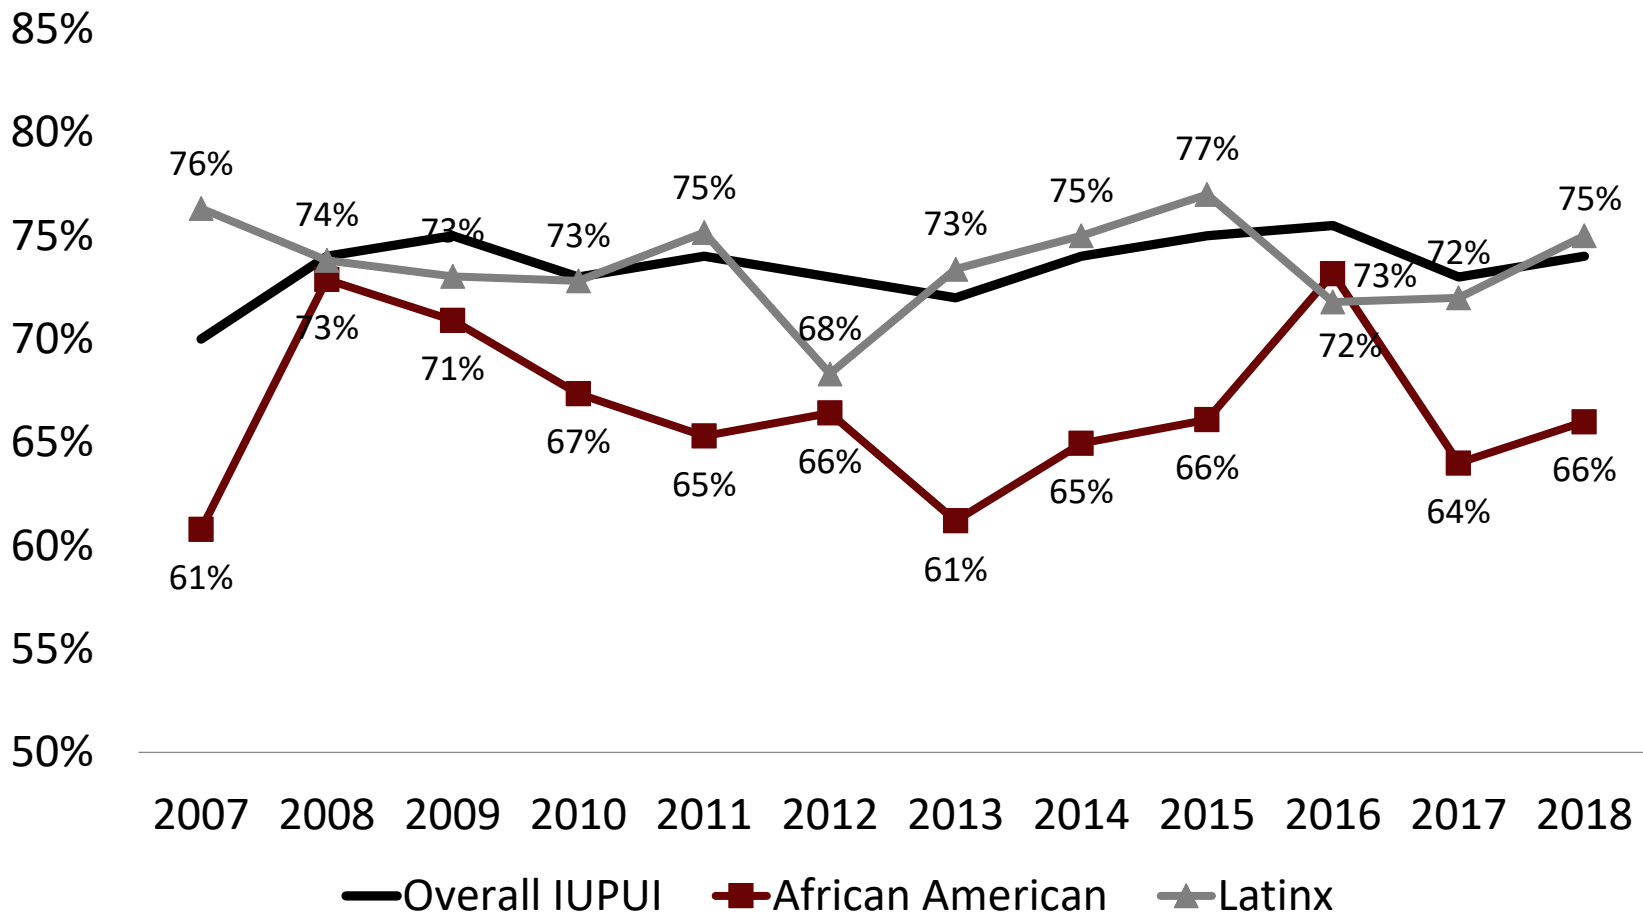

Indianapolis Only FTFT Cohort One-Year Retention Any IU Campus (Bachelor's, Associate, and Certificate) – Underserved Students