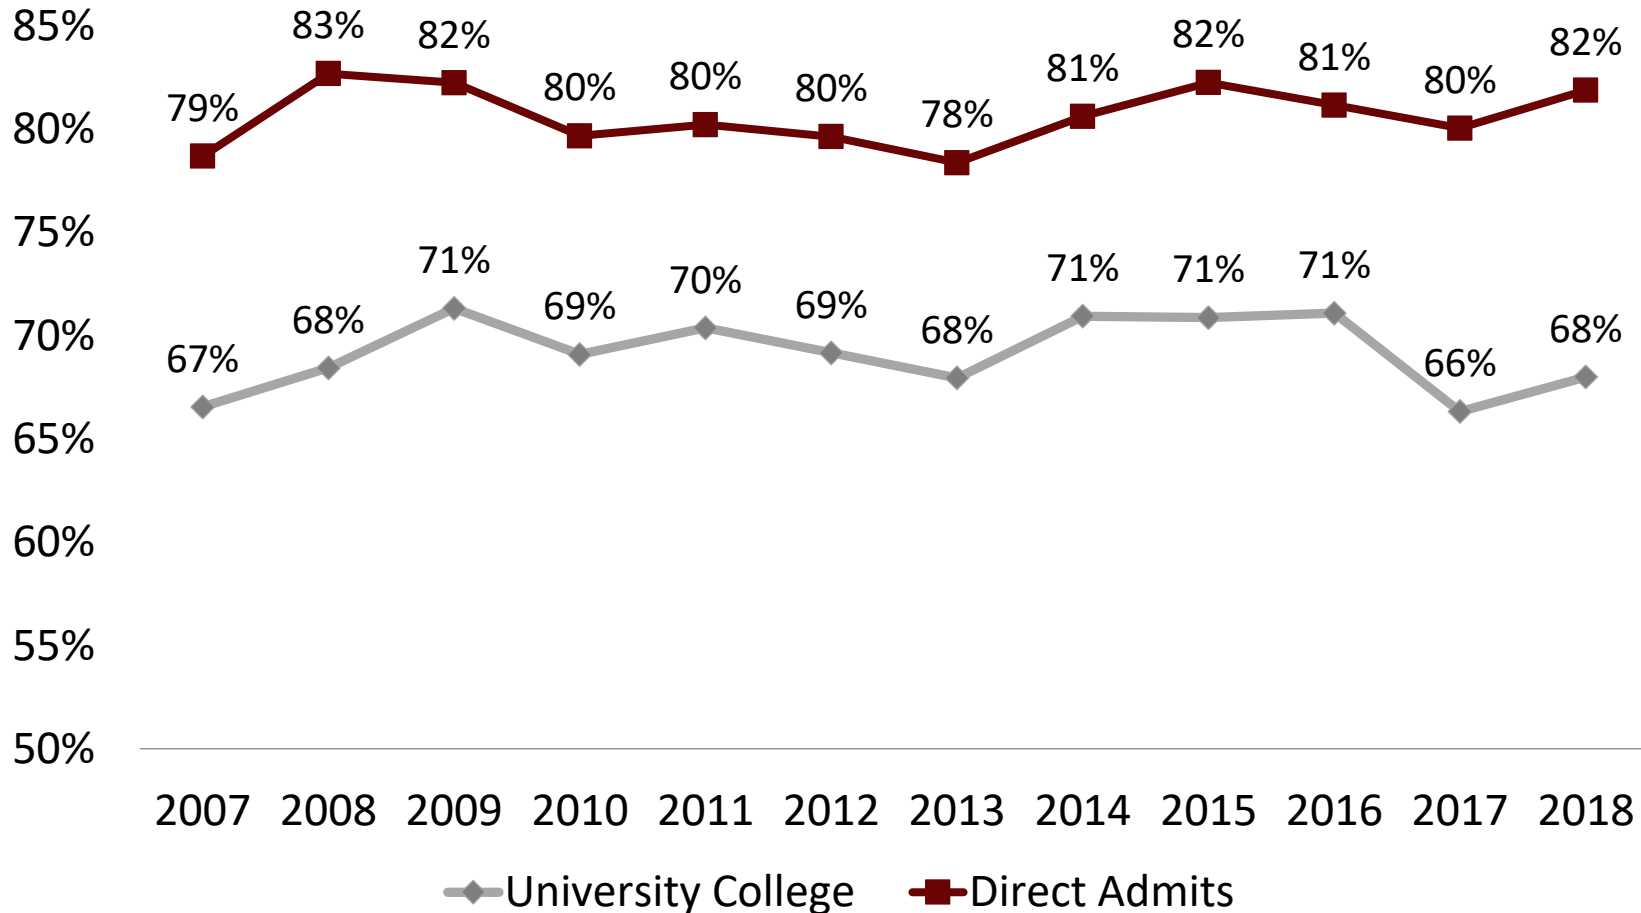

Indianapolis Only FTFT Cohort One-Year Retention Any IU (Bachelor's, Associate, and Certificate) – Admit Type