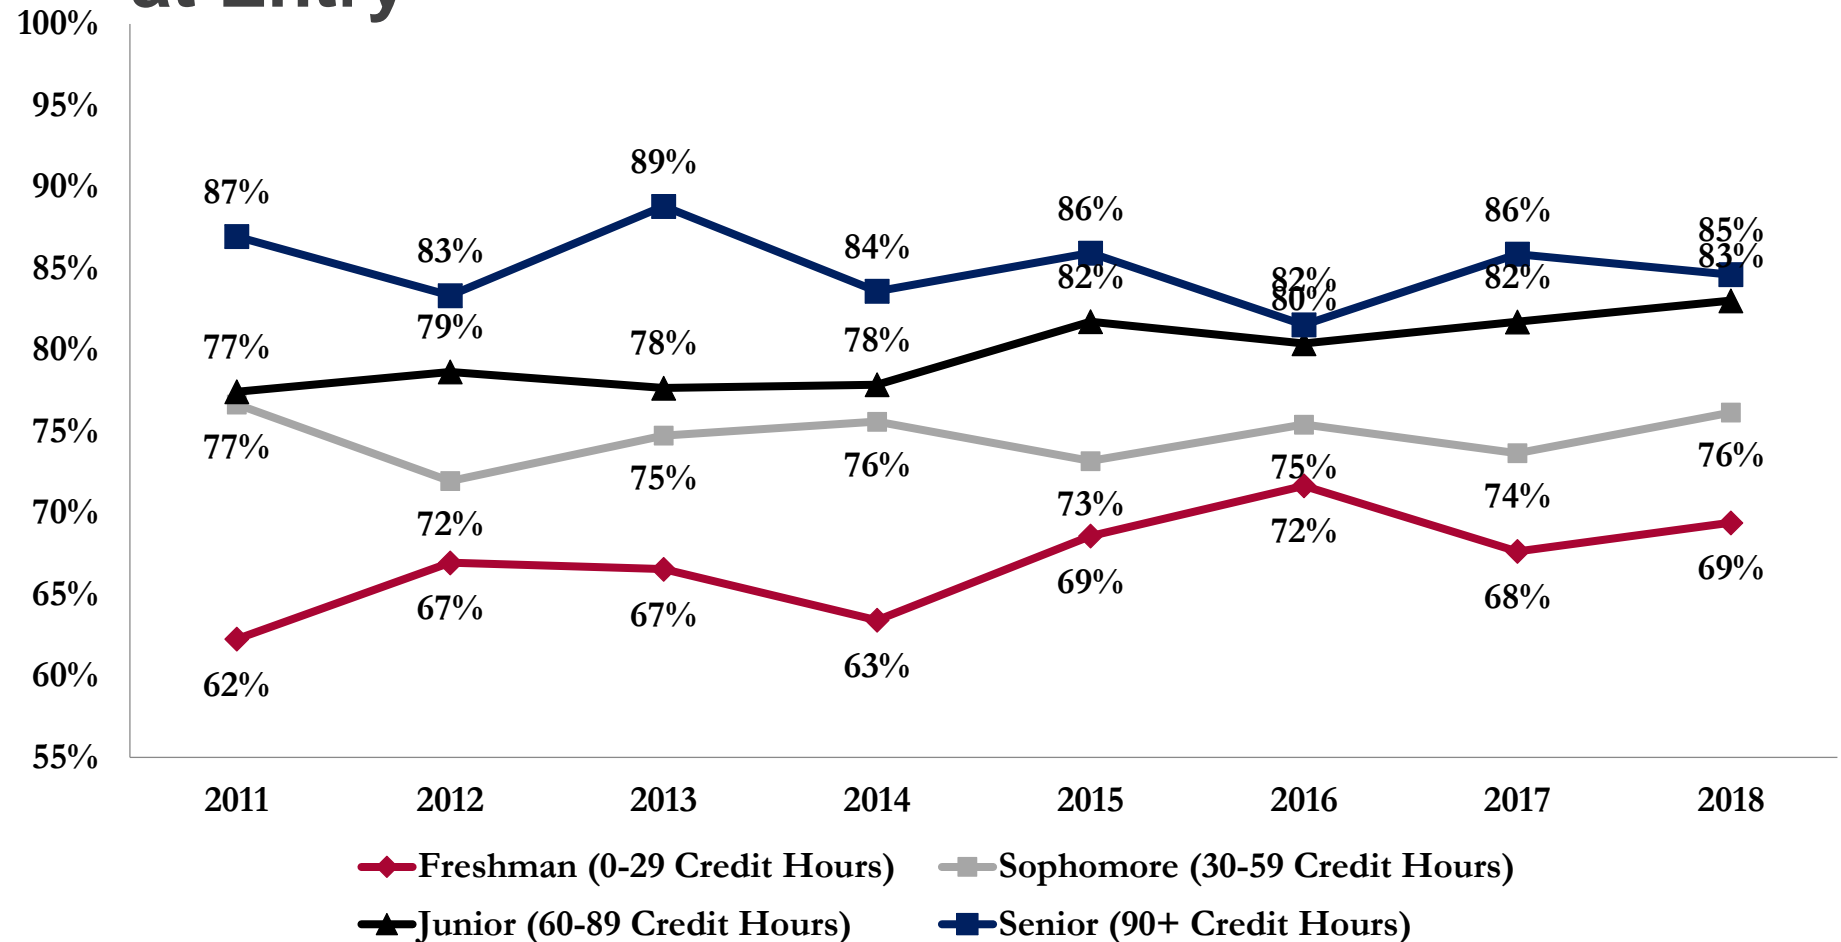

New Full-Time External and Intercampus Transfers to IUPUI Indianapolis: One-Year Retention Rates IUPUI IN by Academic Level at Entry