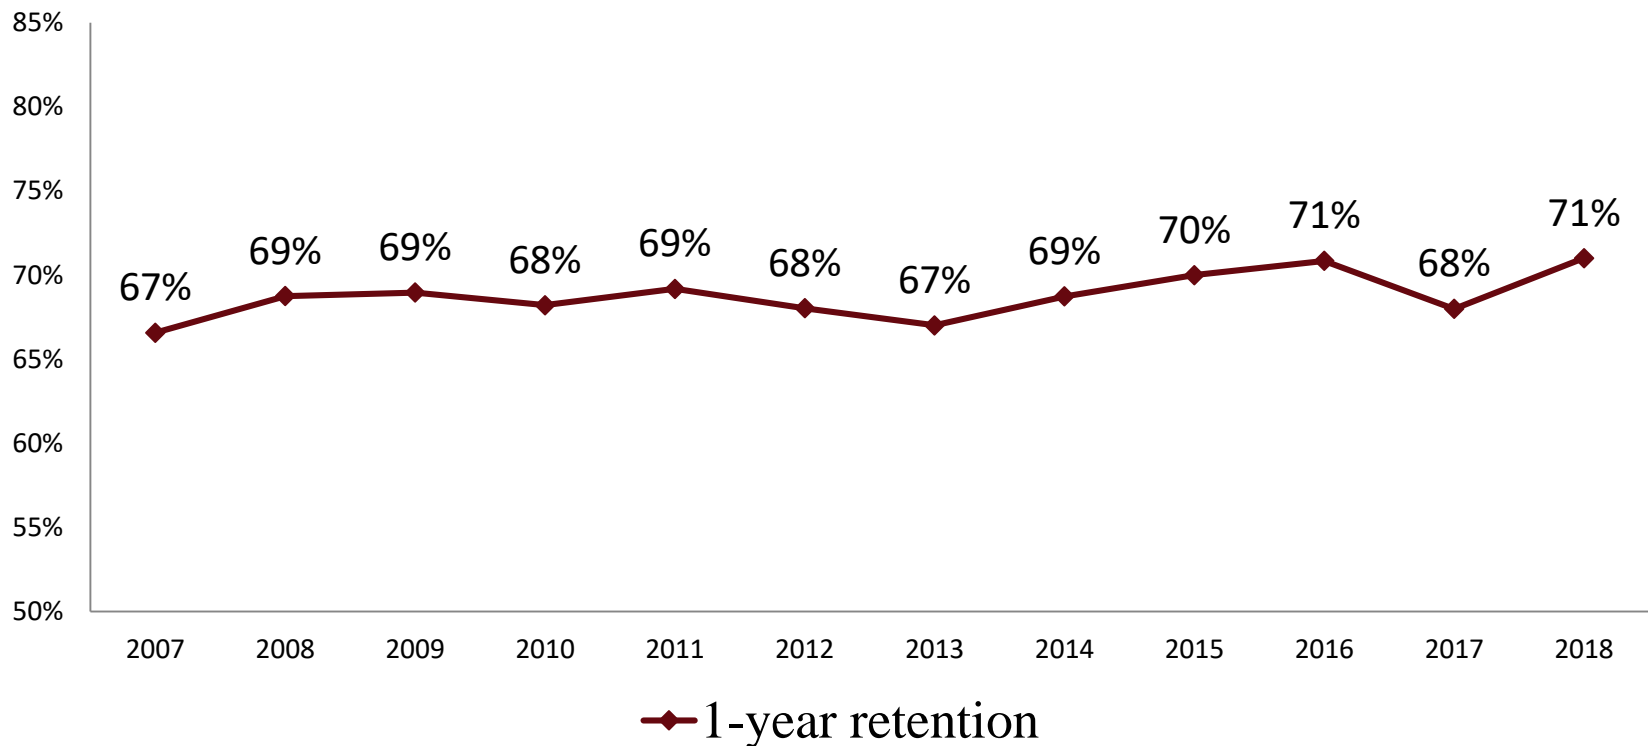

# Indianapolis Only First-Time, Full-Time Cohort Retention and Graduation Rate Any IU Campus (Bachelor's, Associate, and Certificate)

# Indianapolis Only First-Time, Full-Time Cohort Retention IUPUI Indianapolis Campus (Bachelor's, Associate, and Certificate)

1-year retention